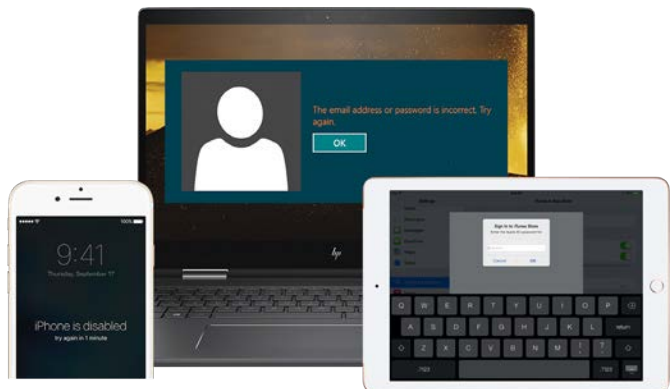

Compare iPad models

New		New		New	
13"	11"	13"	11"	10.9"	8.3"
Ultra Retina XDR display¹	Ultra Retina XDR display¹	Liquid Retina display¹	Liquid Retina display¹	Liquid Retina display¹ True Tone	Liquid Retina display¹ True Tone
Face ID	Face ID	Touch ID	Touch ID	Touch ID	Touch ID
M4	M4	M2 chip	M2 chip	A14 Bionic chip	A15 Bionic chip with Neural Engine
12MP Wide camera	12MP Wide camera	12MP Wide camera	12MP Wide camera	12MP Wide camera	12MP Ultra Wide front camera
4K video recording	4K video recording	4K video recording	4K video recording	4K video recording	4K video recording
Superfast downloads, high-quality streaming²	Superfast downloads, high-quality streaming²	Superfast downloads, high-quality streaming²	Superfast downloads, high-quality streaming²	Superfast downloads, high-quality streaming²	Superfast downloads, high-quality streaming²
Supports Magic Keyboard for iPad Pro (M4)	Supports Magic Keyboard for iPad Pro (M4)	Supports Magic Keyboard	Supports Magic Keyboard	Supports Magic Keyboard Folio	Compatible with Bluetooth keyboards

LOOKING FOR ONE ON ONE HELP?

BOOK A SESSION WITH OUR HELP DESK FOR ONE ON ONE ASSISTANCE WITH ANYTHING FROM FORGETTING YOUR PASSWORDS TO LEARNING HOW TO SET UP ICLOUD ON YOUR DEVICES